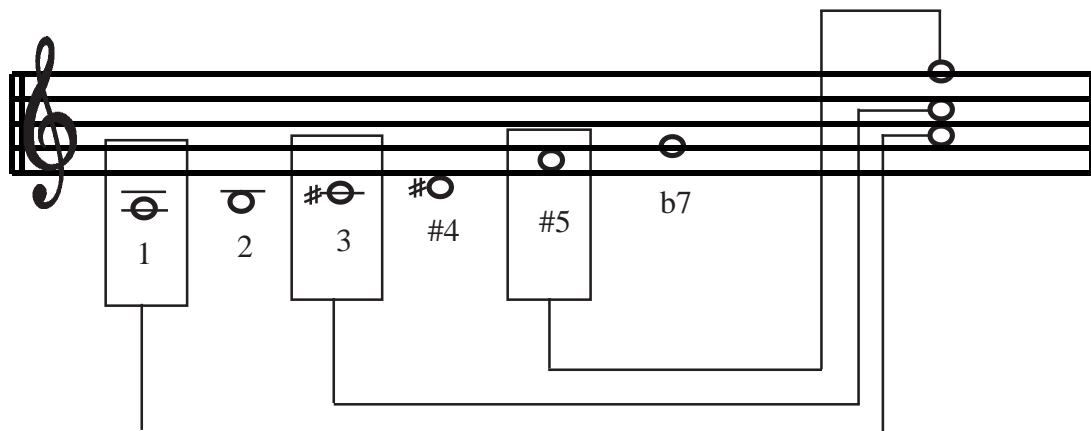

Lydian Auxiliary Augmented Scale

Augmented Chord

Lydian Auxiliary Augmented Scale

Augmented Chord

- Every tone in the Aux Aug scale is 1 whole step apart
- One whole step equals the distance of two frets
- The Lydian Aux-Aiug scale is symmetric on the Guitar