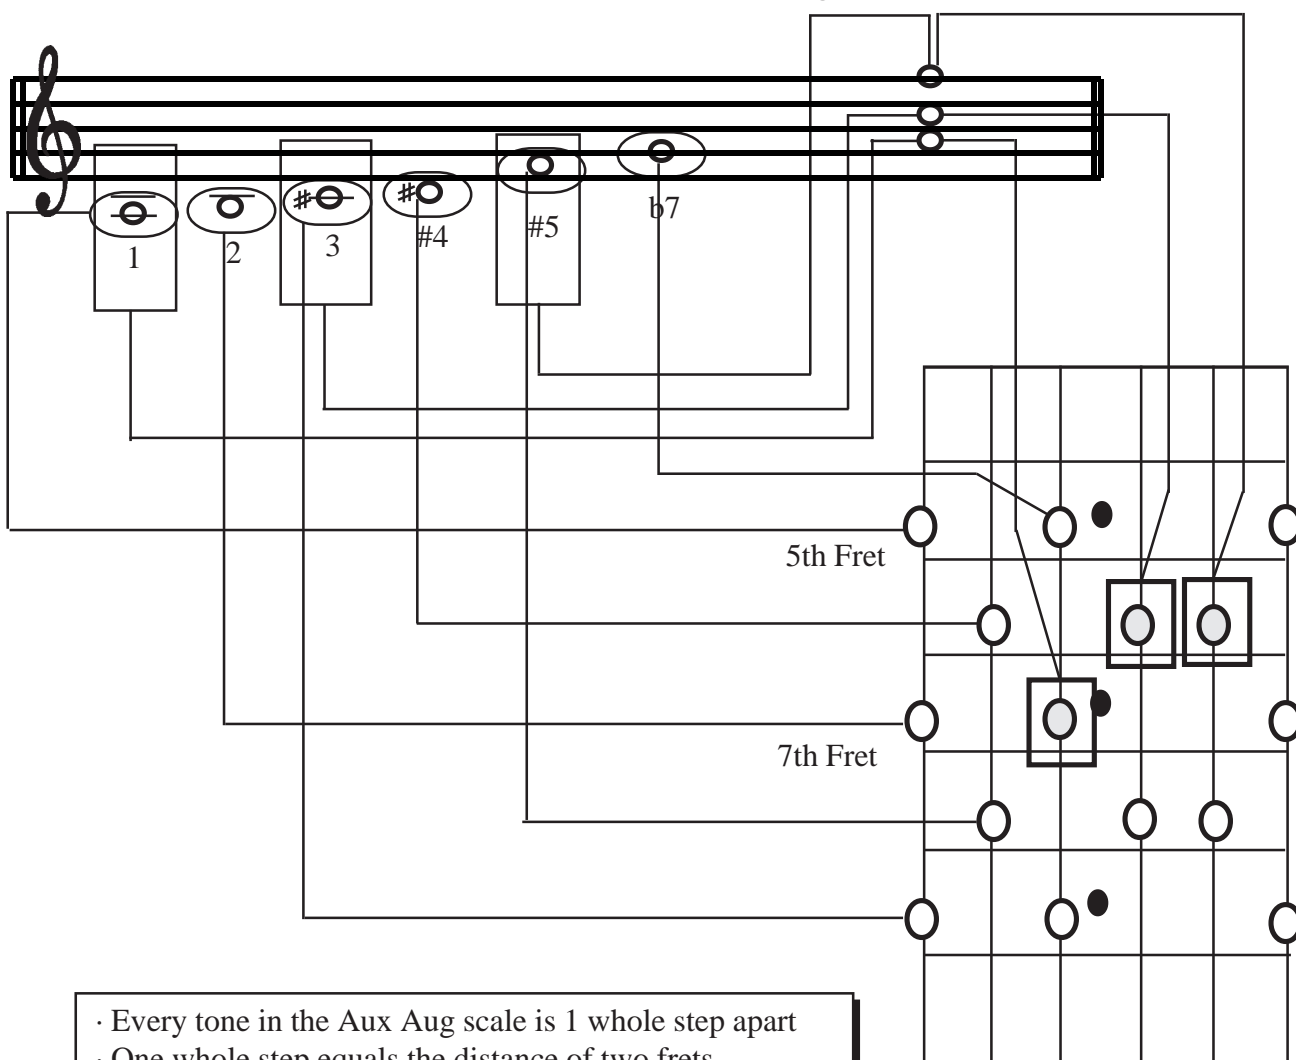

Lydian Auxiliary Augmented Scale

Augmented Chord

Lydian Auxiliary Augmented Scale

Augmented Chord

- Every tone in the Aux Aug scale is 1 whole step apart
- One whole step equals the distance of two frets
- The Lydian Aux-Aiug scale is symmetric on the Guitar